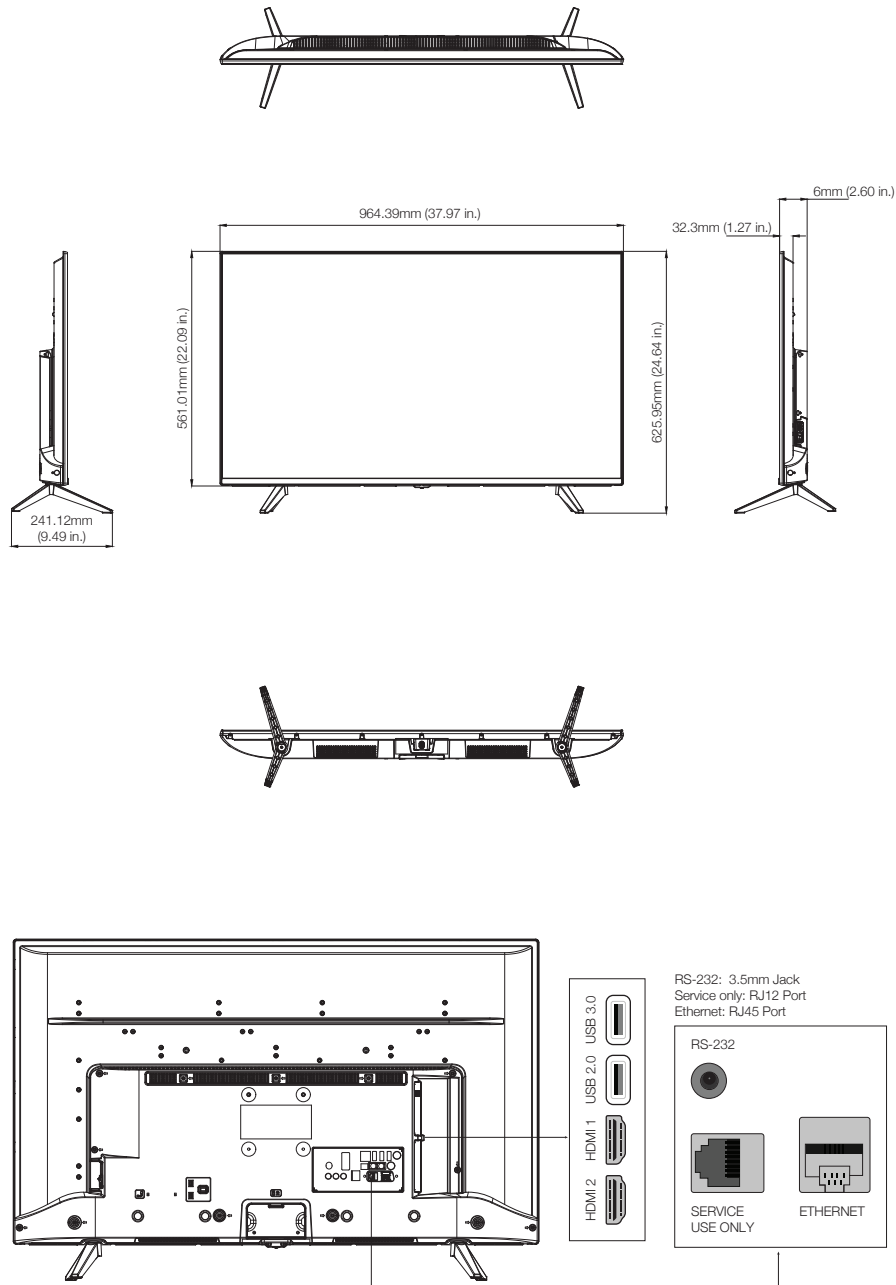

For more information please call 1-833-574-9124
or email AVARRO@adiglobal.com

To learn more about AVARRO products visit
avarro.adiglobaldistribution.us