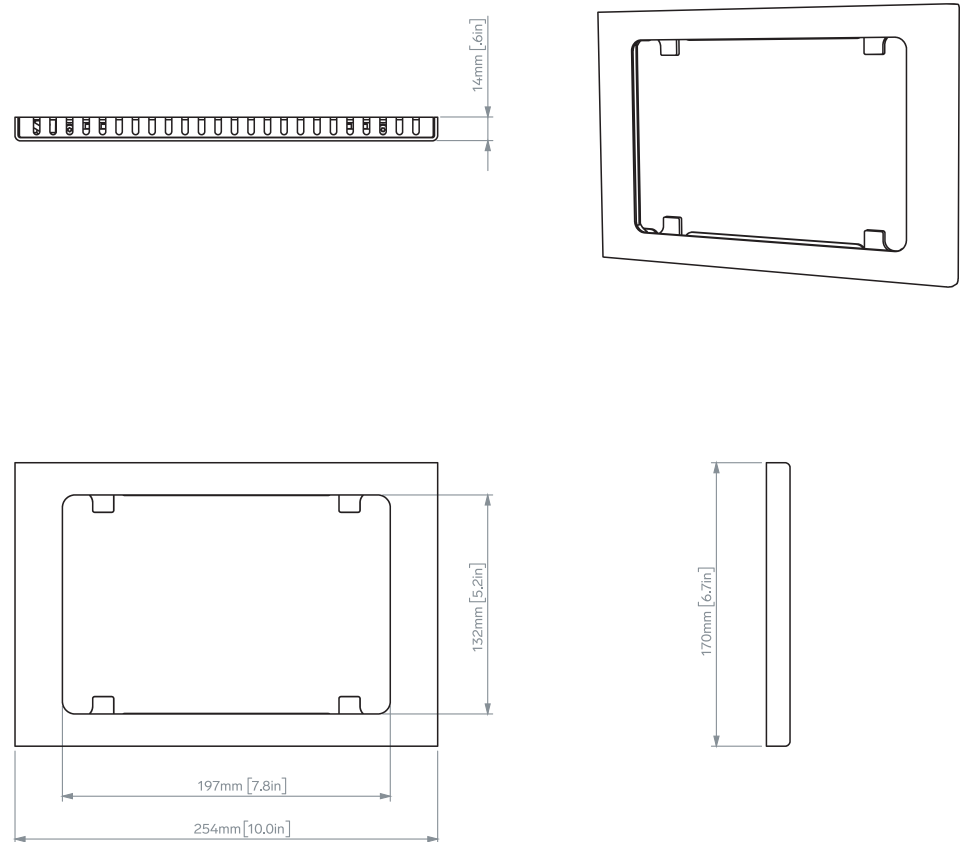

IPAD MINI WALL MOUNT

plus PoE Power

Secure iPad mini Wall Enclosure with Integrated Power over Ethernet for iPad mini 1-5

Mount and power iPad mini-based room controls, meeting room schedules, and digital signage in your home or business with iPad mini Wall Mount plus PoE Power. Featuring the details you need to run your iPad mini reliably around the clock, looks that seamlessly blend into any interior, and build quality guaranteed to withstand years of use. Our slimmest Wall Mount is here.

IPAD MINI WALL MOUNT

H565

plus PoE Power

Features

Dimensions

IPAD MINI WALL MOUNT

H565

plus PoE Power

Specifications

Price	\$199
SKU	H565
Height	6.7 inches
Width	10 inches
Depth	0.6 inches
Weight	2.5 pounds
Hardware Warranty	2 years
PoE Warranty	1 year via PoE Texas

Colors

Name	SKU
Black Grey	H565-BG
Grey White	H565-GW