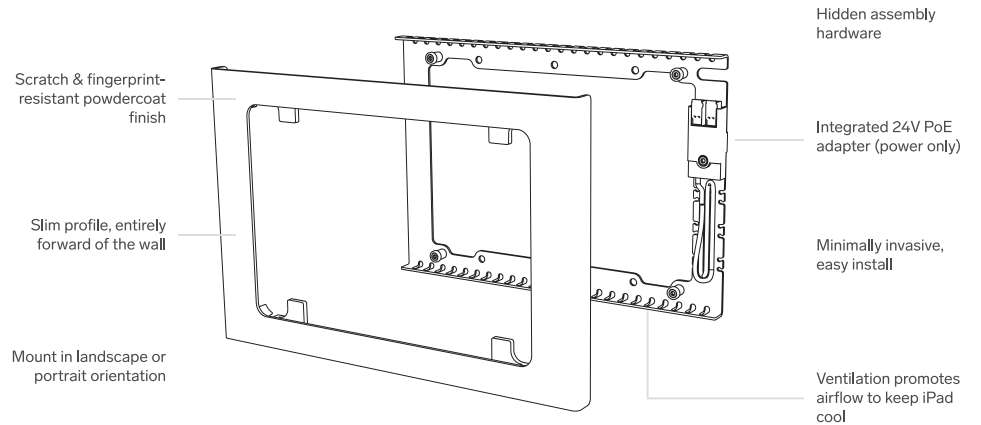

IPAD MINI WALL MOUNT

plus PoE Power

Secure iPad mini Wall Enclosure with Integrated Power over Ethernet for iPad mini 1-5

Mount and power iPad mini-based room controls, meeting room schedules, and digital signage in your home or business with iPad mini Wall Mount plus PoE Power. Featuring the details you need to run your iPad mini reliably around the clock, looks that seamlessly blend into any interior, and build quality guaranteed to withstand years of use. Our slimmest Wall Mount is here.

IPAD MINI WALL MOUNT

H565

plus PoE Power

Features

Dimensions

IPAD MINI WALL MOUNT

H565

plus PoE Power

Specifications

Price	\$199
SKU	H565
Height	6.7 inches
Width	10 inches
Depth	0.6 inches
Weight	2.5 pounds
Hardware Warranty	2 years
PoE Warranty	1 year via PoE Texas

Colors

Name	SKU
Black Grey	H565-BG
Grey White	H565-GW