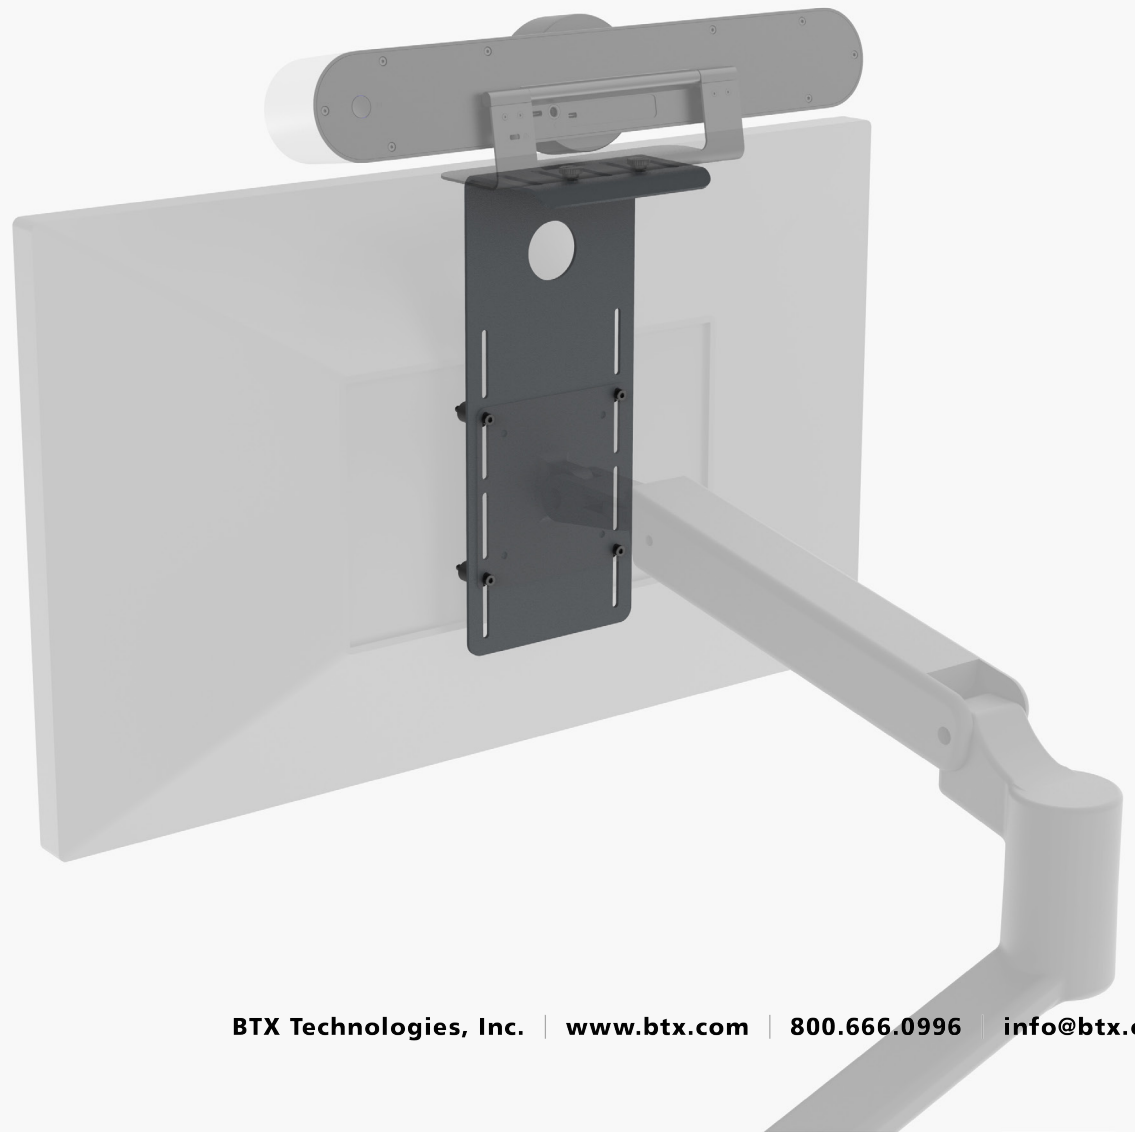

ON AIR & LOOKING GOOD

Heckler Camera Shelf
for Monitor Arms
H624

Great quality video and audio for your meetings and live streams no longer requires you to trash your workspace. With Heckler Camera Shelf you can mount professional cameras, lighting, and microphones in the perfect locations without adding any clutter to your desk.

Feature

Compatible with most displays, including the Apple Pro Display XDR.

Rigid aluminum construction will not weigh down your monitor arm.

Reversible. Shelf can be positioned forward or backwards.

Height adjustable.

Simple cable management.

Mounts between your monitor arm and your display.

Specifications

SKU	H624-BK
Color	Black
UPC	757350575534
HS	9403.90
Warranty	2 years
Product Dimension	4.9 x 11.7 x 3.1 inches (125 x 297 x 78 mm)
Shipping Dimension	5 x 12 x 4 inches (127 x 305 x 102 mm)
Product Weight	0.7 lbs (0.3 kg)
Shipping Weight	1.0 lbs (0.9 kg)
Material	Powdercoated Aluminum
Compatibility	Displays with VESA 100x100 mounting patterns
Country of Origin	US
In the Box	Heckler Camera Shelf for Monitor Arms 1/4"-20 mounting screws M4 mounting screws Mounting spacers Assembly tool