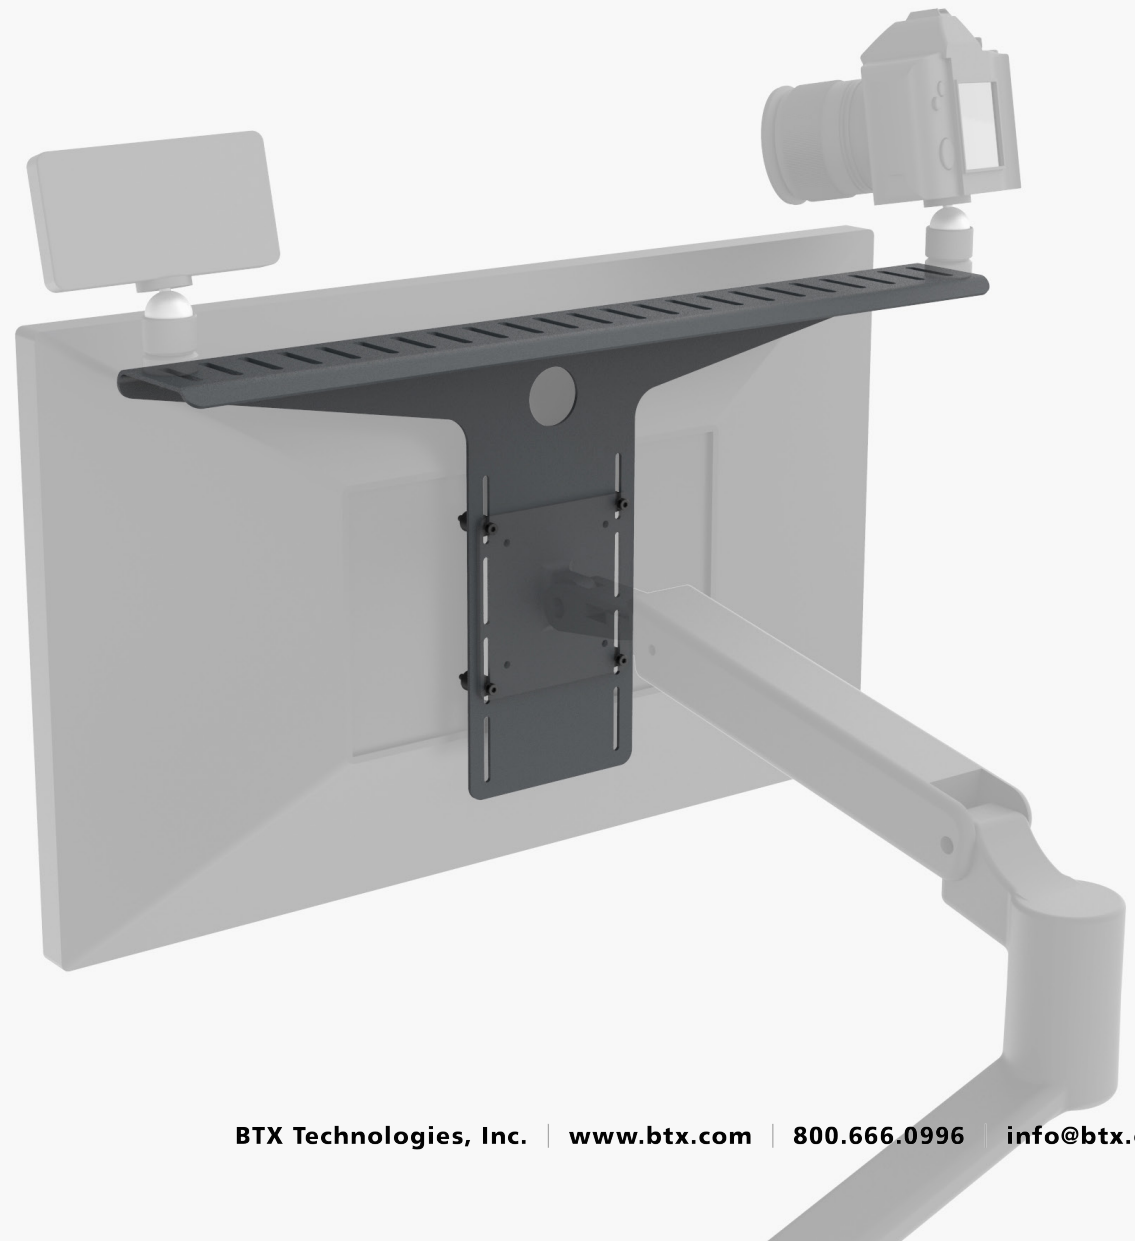

Hecklerdesign

**ON AIR &
LOOKING
GOOD**

Heckler Camera Shelf XL
for Monitor Arms
H625

Great quality video and audio for your meetings and live streams no longer requires you to trash your workspace. With Heckler Camera Shelf you can mount professional cameras, lighting, and microphones in the perfect locations without adding any clutter to your desk.

Feature

Rigid aluminum construction will not weigh down your monitor arm.

Mounts between your monitor arm and your display.

Reversible. Shelf can be positioned forward or backwards.

Compatible with most displays, including the Apple Pro Display XDR.

23 mounting slots.
Compatible with 1/4-20 accessories.

Simple cable management.

Height adjustable.

Specifications

SKU	H625-BK
Color	Black
UPC	757350575541
HS	9403.90
Warranty	2 years
Product Dimension	23.1 x 11.7 x 3.1 inches (586 x 297 x 78 mm)
Shipping Dimension	24 x 12 x 4 inches (610 x 305 x 102 mm)
Product Weight	1.4 lbs (0.7 kg)
Shipping Weight	1.7 lbs (0.8 kg)
Material	Powdercoated Aluminum
Compatibility	Displays with VESA 100x100 mounting patterns
Country of Origin	US
In the Box	Heckler Camera Shelf XL for Monitor Arms 1/4"-20 mounting screws M4 mounting screws Mounting spacers Assembly tool