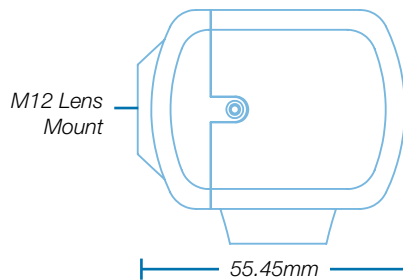

# CV503

Miniature Full-HD Camera (3G/HDSDI)

3GSDI

LENS  
OPTIONS

RS-485  
CONTROL

TRS AUDIO

The Marshall CV503 offers Full-HD 1920x1080p video at up to 60 fps in a sturdy, durable form factor, and straightforward design. The CV503 is suitable for use in Full-HD broadcast and Pro AV workflows including live broadcast productions, sportscast, newscast, reality television, concerts, corporate, government, courtroom, house of worship, and many more.

## PRODUCT FEATURES

- 3G/HDSDI output
- 2.5 Megapixel (1/2.86") sensor (4:2:2 color)
- Interchangeable M12 lens mount (includes stock 3.6mm lens (72°H. AOV))
- Full-HD resolutions: 1920 x 1080p, 1920 x 1080i, and 1280 x 720p
- Frame rates: 60, 59.94, 50, 30, 29.97, 25, 24, 23.98 fps
- Remote adjust through RS485 (Visca) or OSD menu joystick
- Wide range of picture adjustment settings including paint (red/blue), white balance, gain control, pedestal (blacks), white clip, exposure, gamma, and more