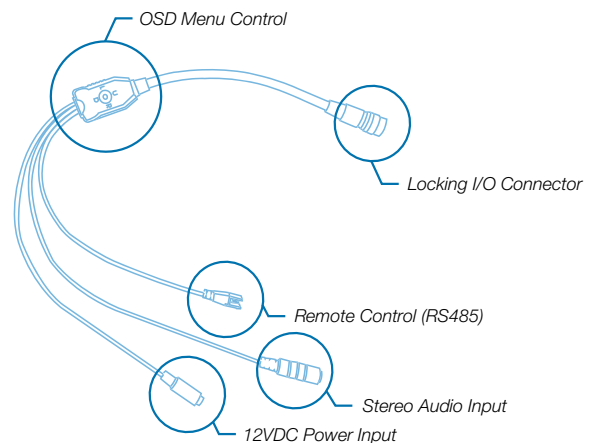

# CV503

Miniature Full-HD Camera (3G/HDSDI)

3GSDI

LENS  
OPTIONS

RS-485  
CONTROL

TRS AUDIO

The Marshall CV503 offers Full-HD 1920x1080p video at up to 60 fps in a sturdy, durable form factor, and straightforward design. The CV503 is suitable for use in Full-HD broadcast and Pro AV workflows including live broadcast productions, sportscast, newscast, reality television, concerts, corporate, government, courtroom, house of worship, and many more.

## PRODUCT FEATURES

- 3G/HDSDI output
- 2.5 Megapixel (1/2.86") sensor (4:2:2 color)
- Interchangeable M12 lens mount (includes stock 3.6mm lens (72°H. AOV))
- Full-HD resolutions: 1920 x 1080p, 1920 x 1080i, and 1280 x 720p
- Frame rates: 60, 59.94, 50, 30, 29.97, 25, 24, 23.98 fps
- Remote adjust through RS485 (Visca) or OSD menu joystick
- Wide range of picture adjustment settings including paint (red/blue), white balance, gain control, pedestal (blacks), white clip, exposure, gamma, and more