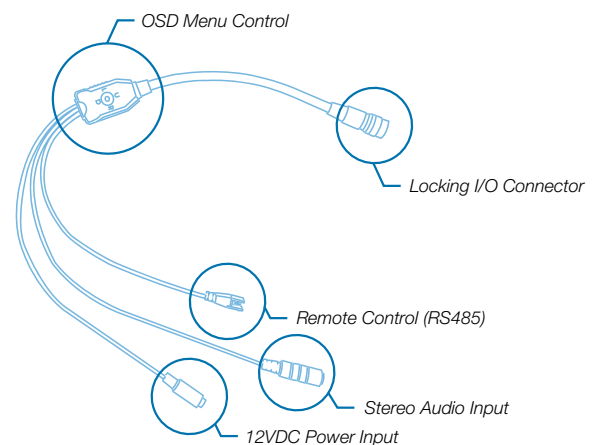

Marshall

BROADCAST & PRO AV

CV506

Miniature Full-HD Camera (3G/HDSI & HDMI)

3GSDI

HDMI®

LENS
OPTIONS

RS-485
CONTROL

TRS AUDIO

The Marshall CV506 captures Full-HD 1920x1080p video at up to 60 fps in a sturdy, durable form factor, and straightforward design. The CV506 is suitable for use in full-HD broadcast and Pro AV workflows including live broadcast productions, sportscast, newscast, reality television, concerts, corporate, government, courtroom, house of worship, and many more.

PRODUCT FEATURES

- 3G/HDSI and HDMI simultaneous outputs
- 2.5 Megapixel (1/2.86") sensor (4:2:2 color)
- Interchangeable M12 lens mount (includes stock 3.6mm lens (72°H. AOV))
- Full-HD resolutions: 1920 x 1080p, 1920 x 1080i, and 1280 x 720p
- Frame rates: 60, 59.94, 50, 30, 29.97, 25, 24, 23.98 fps
- Remote adjust through RS485 (Visca) or OSD menu joystick
- Wide range of picture adjustment settings including paint (red/blue), white balance, gain control, pedestal (blacks), white clip, exposure, gamma, and more