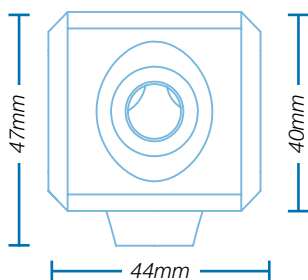

Marshall

BROADCAST & PRO AV

CV506

Miniature Full-HD Camera (3G/HDSI & HDMI)

3GSDI

HDMI®

LENS
OPTIONS

RS-485
CONTROL

TRS AUDIO

The Marshall CV506 captures Full-HD 1920x1080p video at up to 60 fps in a sturdy, durable form factor, and straightforward design. The CV506 is suitable for use in full-HD broadcast and Pro AV workflows including live broadcast productions, sportscast, newscast, reality television, concerts, corporate, government, courtroom, house of worship, and many more.

PRODUCT FEATURES

- 3G/HDSI and HDMI simultaneous outputs
- 2.5 Megapixel (1/2.86") sensor (4:2:2 color)
- Interchangeable M12 lens mount (includes stock 3.6mm lens (72°H. AOV))
- Full-HD resolutions: 1920 x 1080p, 1920 x 1080i, and 1280 x 720p
- Frame rates: 60, 59.94, 50, 30, 29.97, 25, 24, 23.98 fps
- Remote adjust through RS485 (Visca) or OSD menu joystick
- Wide range of picture adjustment settings including paint (red/blue), white balance, gain control, pedestal (blacks), white clip, exposure, gamma, and more