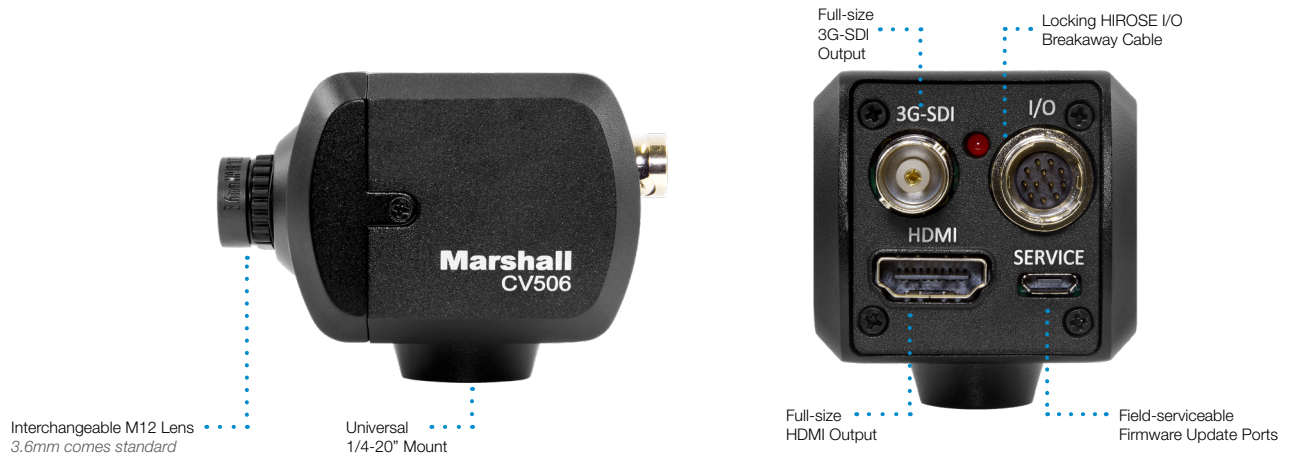

Marshall

BROADCAST & PRO AV

CV506

Miniature Full-HD Camera (3G/HDSI & HDMI)

3GSDI

HDMI®

LENS
OPTIONS

RS-485
CONTROL

TRS AUDIO

The Marshall CV506 captures Full-HD 1920x1080p video at up to 60 fps in a sturdy, durable form factor, and straightforward design. The CV506 is suitable for use in full-HD broadcast and Pro AV workflows including live broadcast productions, sportscast, newscast, reality television, concerts, corporate, government, courtroom, house of worship, and many more.

PRODUCT FEATURES

- 3G/HDSI and HDMI simultaneous outputs
- 2.5 Megapixel (1/2.86") sensor (4:2:2 color)
- Interchangeable M12 lens mount (includes stock 3.6mm lens (72°H. AOV))
- Full-HD resolutions: 1920 x 1080p, 1920 x 1080i, and 1280 x 720p
- Frame rates: 60, 59.94, 50, 30, 29.97, 25, 24, 23.98 fps
- Remote adjust through RS485 (Visca) or OSD menu joystick
- Wide range of picture adjustment settings including paint (red/blue), white balance, gain control, pedestal (blacks), white clip, exposure, gamma, and more