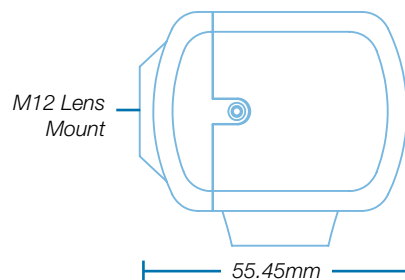

Marshall

BROADCAST & PRO AV

CV506

Miniature Full-HD Camera (3G/HDSI & HDMI)

3GSDI

HDMI®

LENS
OPTIONS

RS-485
CONTROL

TRS AUDIO

The Marshall CV506 captures Full-HD 1920x1080p video at up to 60 fps in a sturdy, durable form factor, and straightforward design. The CV506 is suitable for use in full-HD broadcast and Pro AV workflows including live broadcast productions, sportscast, newscast, reality television, concerts, corporate, government, courtroom, house of worship, and many more.

PRODUCT FEATURES

- 3G/HDSI and HDMI simultaneous outputs
- 2.5 Megapixel (1/2.86") sensor (4:2:2 color)
- Interchangeable M12 lens mount (includes stock 3.6mm lens (72°H. AOV))
- Full-HD resolutions: 1920 x 1080p, 1920 x 1080i, and 1280 x 720p
- Frame rates: 60, 59.94, 50, 30, 29.97, 25, 24, 23.98 fps
- Remote adjust through RS485 (Visca) or OSD menu joystick
- Wide range of picture adjustment settings including paint (red/blue), white balance, gain control, pedestal (blacks), white clip, exposure, gamma, and more