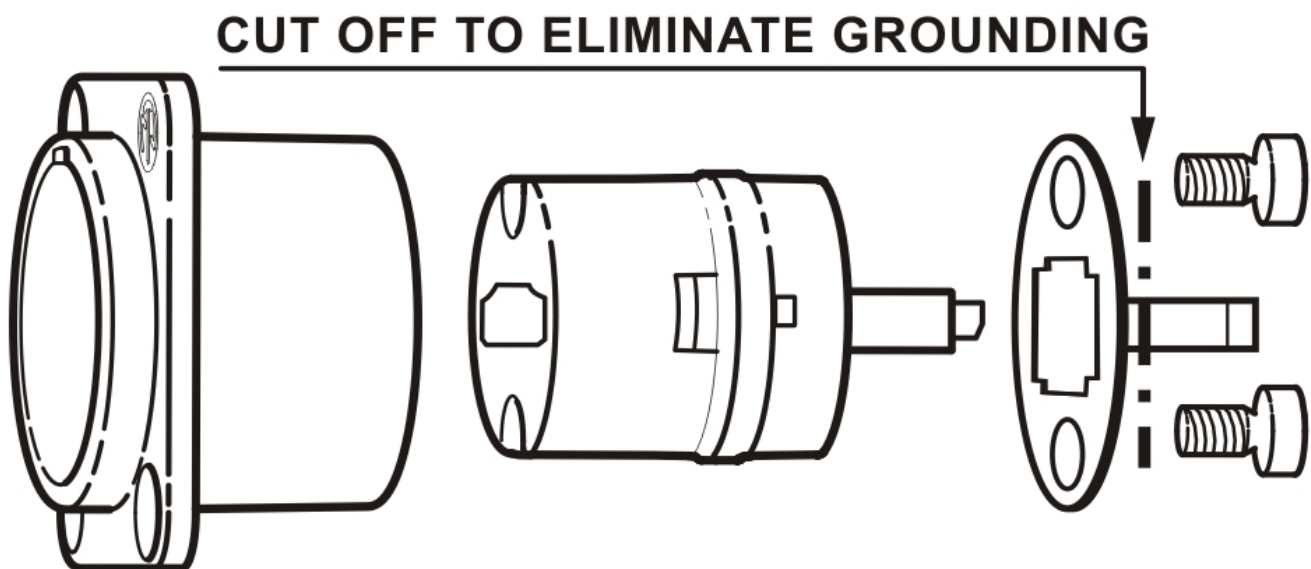

NAHDMI-W

HDMI feedthrough adapter, D-shape housing

Neutrik's HDMI solution for the transmission of any digital TV and PC video format including high-definition video (HDTV) can be integrated in networks very easy.

Features & Benefits

- To transmit any digital TV and PC video format including high-definition video (HDTV).
- IP65 ingress protection in mated condition with NKHDMI-* and SCDP-* sealing gasket
- Removable screen to chassis grounding
- HDMI feedthrough adapter with 19 pole HDMI receptacle at both ends
- Universally accepted standard D-shape housing
- Shielded system - high noise immunity and EMI protection due to continuous 360 degree shield

Removable screen to chassis grounding

Technical Information

Product	
Title	NAHDMI-W
Connection Type	Adapter
Gender	female

Mechanical	
Wiresize	
Locking device	Push-Pull
Mounting direction	Front or rear mounting (max 2 mm panel thickness)
Chassis shape	D
Lifetime	> 1000 mating cycles