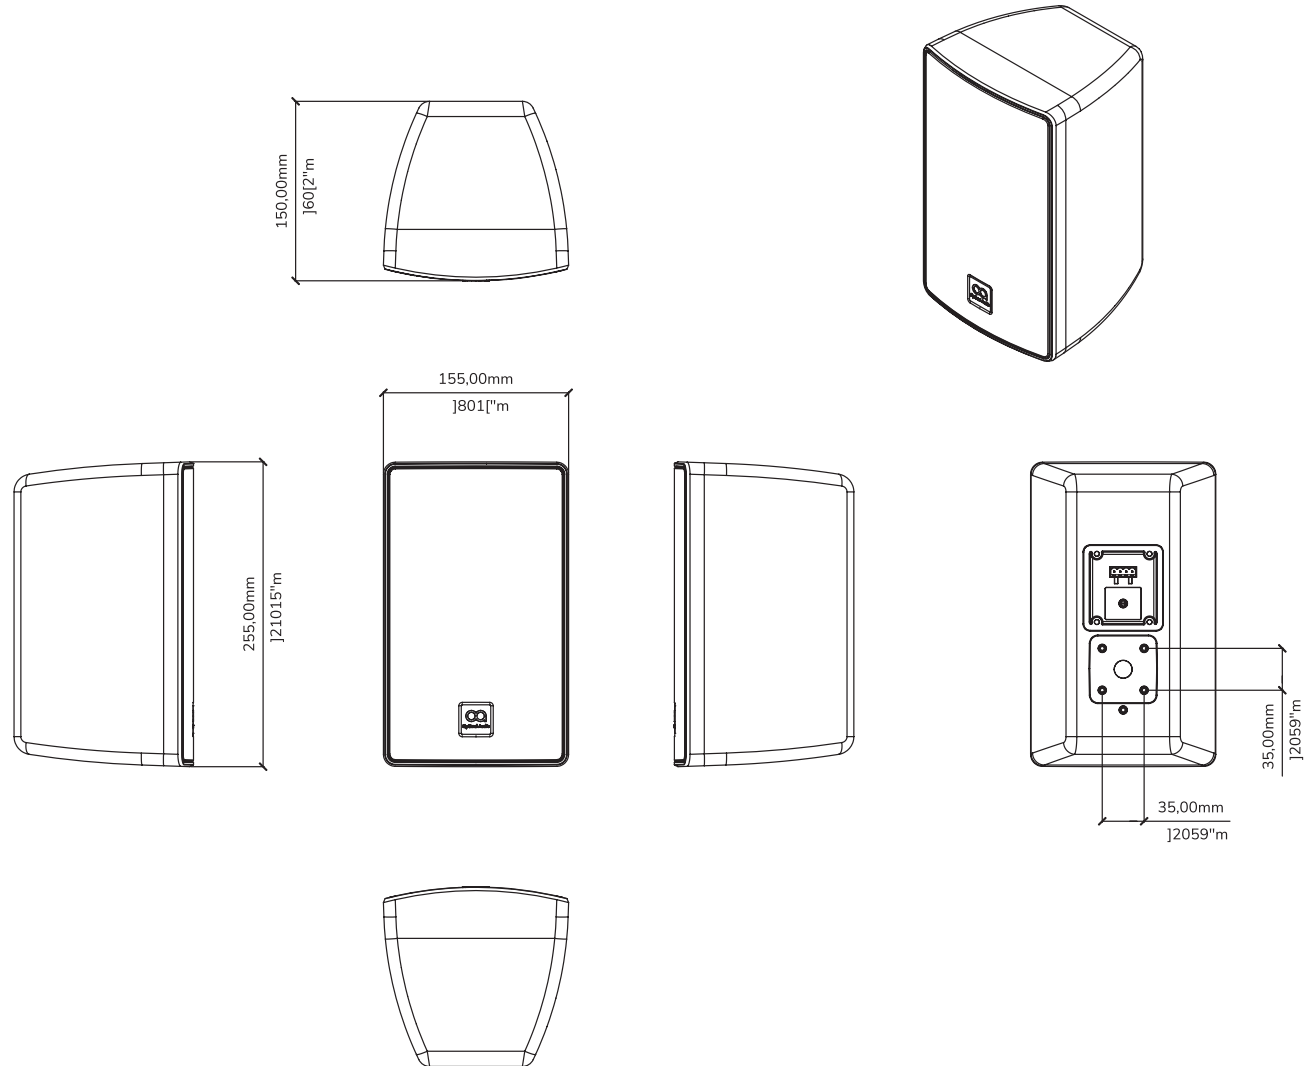

Loudspeakers

Cuboid 5

Two-way, full range, passive, 5" loudspeaker

Optimal Audio

SPECIFICATIONS

TYPE	: Two-way, full range, passive 5" loudspeaker
FREQUENCY RESPONSE (when used with preset)	: 97Hz - 20kHz +/-3dB, -10dB @ 80Hz
DRIVERS	: LF: 5.25" (133mm) coated paper, ferrite motor system. HF: 0.75" (19mm) Silk Dome, neodymium motor system
IP RATING	: IP54 when used with accessory terminal cover
RATED POWER	: 50 W (AES) 200W (peak)
NOMINAL IMPEDANCE	: 8Ω
SENSITIVITY (1W/1m)	: 88dB
MAXIMUM SPL @ 1m	: 105dB (cont) 111dB (peak)
CROSSOVER	: 2.5kHz
RECOMMENDED HIGH PASS FILTER	: 24dB Per Octave @ 70 Hz
DISPERSION (-6dB)	: 150°H x 100°V
ENCLOSURE	: ABS
FINISH	: Paint
PROTECTIVE GRILLE	: Painted Aluminium
CONNECTORS	: 4 pin Euroblock
PIN CONNECTIONS (INPUT)	: Positive and negative in with link out terminals
FITTINGS	: M4 mounting points for wall bracket
DIMENSIONS	: (W)155mm x (H)255mm x (D)150mm (W)6.1" x (H)10" x (D)5.9"
WEIGHT	: 2.15kg (4.7lb)
RECOMMENDED SUB	: Sub 10
RECOMMENDED AMP	: Zone, SmartAmp

Paint Finish

Weight

optimal-audio.co.uk

© 2022. Optimal Audio Group Ltd.