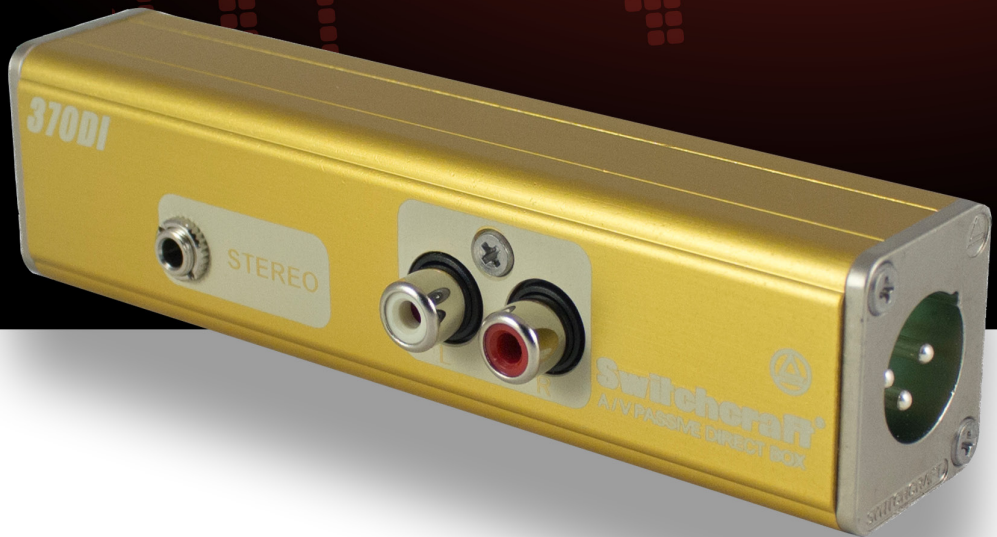

NEW PRODUCT BULLETIN 633

37001  
**AUDIOSTIX®**

**Switchcraft®**  
**Pro Audio**

The 370DI is a durable, pocket size, Direct Box which is a cross between Switchcraft's SC700CT DI Box and 318 Inline Audio Adapter. The 370DI sums and converts the unbalanced stereo outputs of cell phones, tablets, laptops and consumer gear to a balanced mono line level for connecting to audio consoles and house sound systems.

## FEATURES & BENEFITS

- Dual RCA inputs
- 3.5MM input (1/8" TRS jack)
- Switchcraft DE Series locking male XLR provides balanced, mono, mic level output
- Ground Lift Switch
- 20db pad to enable the device to handle stronger signals without distortion