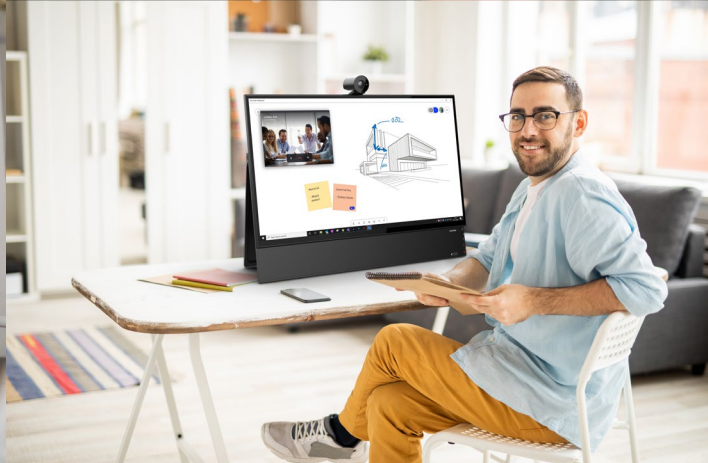

newline

FLEX

LEADING THE **NEXT GEN**
OF DESKTOP COLLABORATION

A MODERN ALL-IN-ONE PRODUCT FOR A DIGITAL AGE

Being able to effectively communicate and express yourself are basic human needs. As we become a more digital society, we interact with more touch devices and intuitive tools to communicate. But where personal devices have already evolved, work tools have not.

Audio without an echo or background noise and natural video angles are all aspects needed to truly express yourself in a meeting. Now, an opportunity to do this all on your desktop with intuitive touch for seamless writing is here.

NICE TO MEET YOU!

CONTROL AT YOUR **FINGERTIPS**

Intuitive button design will ensure you are always in control while you are on a video call. Not all videoconferencing software makes it easy to control your audio and video. You may often find yourself looking for the icons to mute/unmute or to reveal your video. FLEX ensures these functions are always within reach with cam & mic control, no matter how the software may have moved the control menu.

Tilt & Turn
4K Camera

120°
Field of View

Modular
Design

Windows
Hello

Speakers
with Subwoofer

8-Mic Array with
Echo Cancellation

WIDE COLOR
GAMUT

Join the Flex gen!