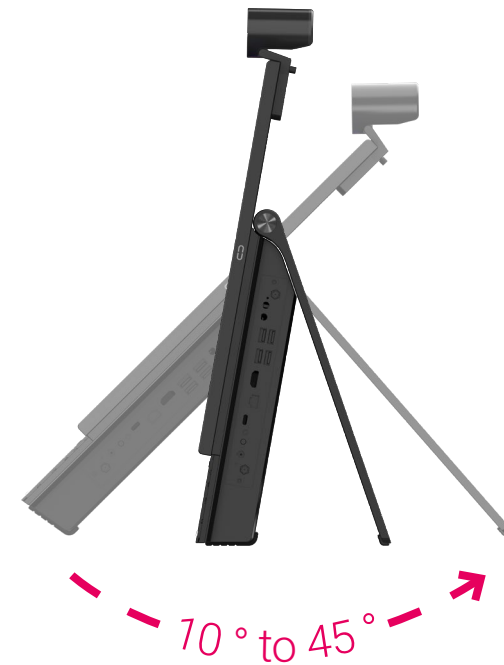

EXPRESS YOURSELF IN THE DIGITAL WORKSPACE

Using touch devices has become second nature, so the writing experience must also be seamless. Flex has been developed with these needs in mind.

Easily tilt Flex into a comfortable position for writing. Palm rejection allows you to use the pen in a natural writing position. The Flex active pen provides a natural handwriting experience with high precision and low latency. There are two built-in hotkeys that let you quickly switch to eraser or access "right-click". Simply annotate over any document using any software and save your notes.