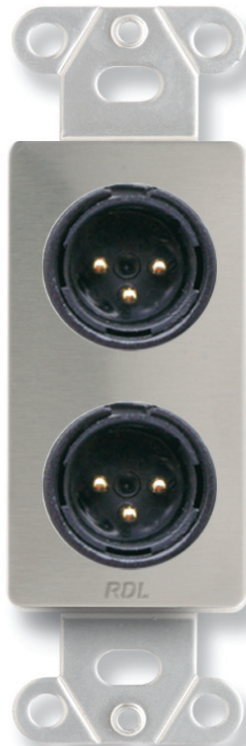

ACCESSORIES

Models D-XLR2M, DB-XLR2M, DS-XLR2M

Dual XLR 3-pin Male Jacks on Decora® Wall Plate - Solder type

DB-XLR2M

DS-XLR2M

D-XLR2M