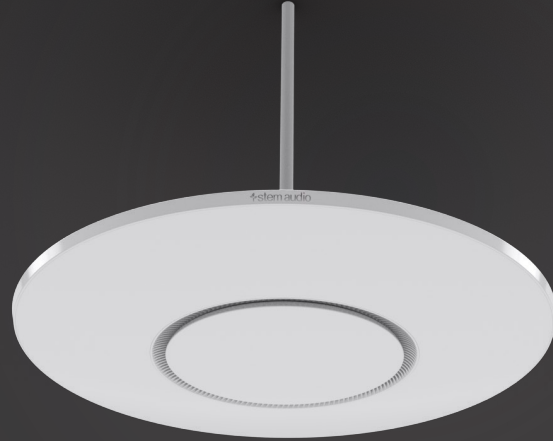

Meet Stem Ceiling

Whether you want to keep your audio out of sight or show it off, Stem Ceiling's innovative design gives you the option to discreetly flush mount the device to a ceiling tile or tie it into the design of the room with chandelier mode. With 100 microphones and three array options (wide, medium, and narrow), Ceiling focuses on who's speaking and allows you to focus on your meeting, all while keeping the technology out of sight. Need more coverage? Mix and match all Stem devices until your room's completely covered.

Features

- Dual mounting options: Flush mounted with ceiling tile included, or hung in chandelier mode
- 100 microphone array
- Alexa enabled
- LED lights highlight voice direction indication
- 3 beam options: Wide, Medium, or Narrow
- Power over Ethernet (PoE)
- Compatible with all video conferencing platforms
- Stem's deep learning in neural networks improve echo-canceling, de-reverb, and noise cancellation algorithms
- Dimensions: 1' x 10.75"

Mix & Match

Mix and match all Stem devices until your room's completely covered.

Networkable

Control and manage your ecosystem through the network.

Compatibility:

Stem solutions are 100% compatible with all of your favorite video conferencing platforms.