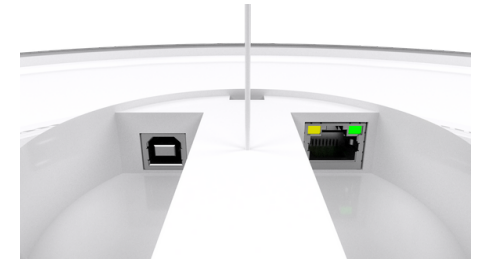

#### Ceiling microphone dimensions:

Diameter: 21.5 in. (54.6 cm)

Height at edge: 0.5in. (1.8 cm)

Height at center: 1.75 in (4.4 cm)

Weight: 9lbs. (4.1 kg)

### Additional Features

Dual mounting options: Flush-mounted with ceiling tile included or hung in chandelier mode

3 adjustable beam options: Wide, Medium, or Narrow

LED lights highlight voice direction

100 Microphone Array