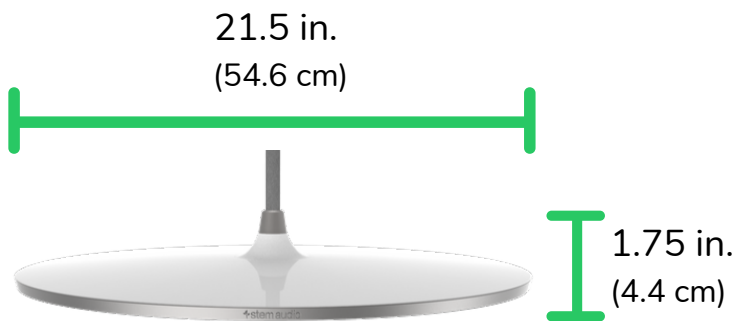

# Ceiling

### Size & Weight

**Suspension cable length:** 120 in. (304.8 cm)

#### Ceiling microphone dimensions:

Diameter: 21.5 in. (54.6 cm)

Height at edge: 0.5in. (1.8 cm)

Height at center: 1.75 in (4.4 cm)

Weight: 9lbs. (4.1 kg)

#### Ceiling tile dimensions:

Length: 23.5 in. (59.7 cm)

Width: 23.5 in (59.7cm)

Height: 1.25 in. (3.2 cm)

Weight: 7.5 lbs. (3.4 kg)