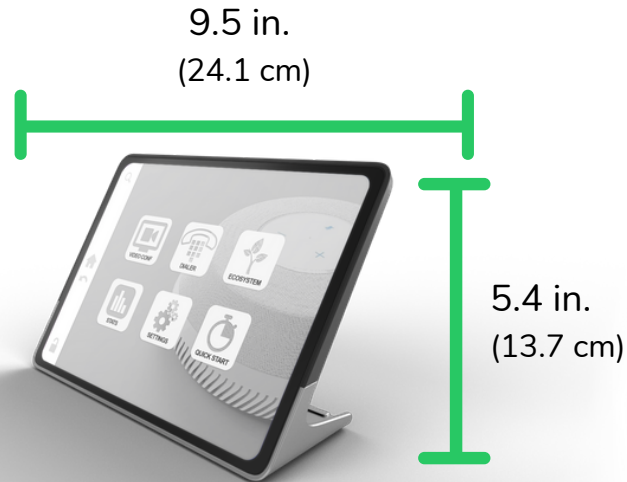

### Size & Weight

Height: 5.4 in. (13.7 cm)

Width: 9.5 in. (24.1 cm)

Depth: 3.5 in. (8.9 cm)

Weight: 1.5 lbs. (0.7 kg)

### Additional Features

Three mounting options: lay down at 45 degree angle, sit up at 60 degree angle, or can be swivel mounted

Access the Stem ecosystem and see data rich statistics, reports, or access administrative controls