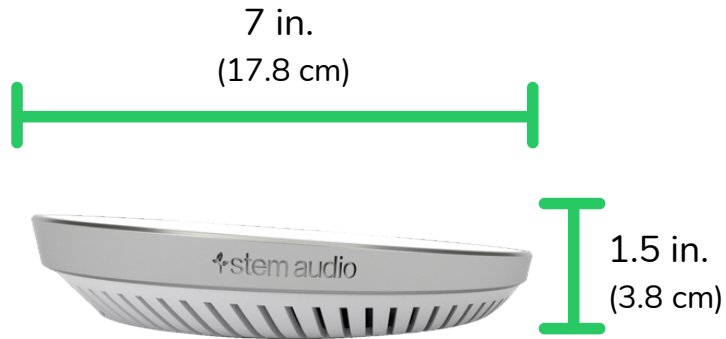

### Size & Weight

Diameter: 7 in. (17.8 cm)

Height: 1.5 in. (3.8 cm)

Weight: 0.5 lbs. (0.2 kg)