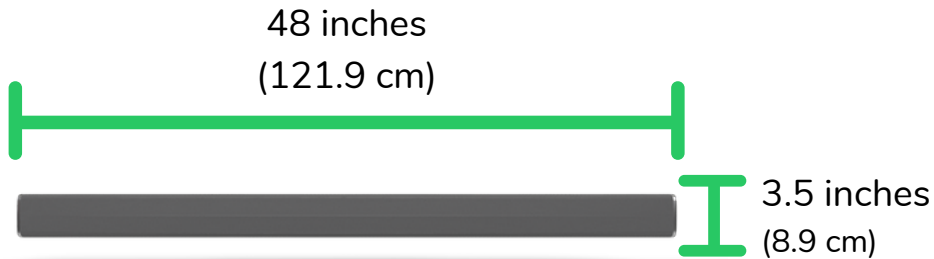

Wall

Spec Sheet

Size & Weight

Length: 48 in. (121.9 cm)

Height: 3.25 in. (8.3 cm)

Depth: 3.5 in. (8.9 cm)

Weight: 7.5 lbs. (3.4 kg)

What's in the Box?

Controls: Volume Up, Down, and Mute

Full-range speakers and subwoofers

LED lights highlight voice direction

Kensington lock equipped

20' optimal coverage

Noise Cancellation

Eco-Canceling

De-Reverb