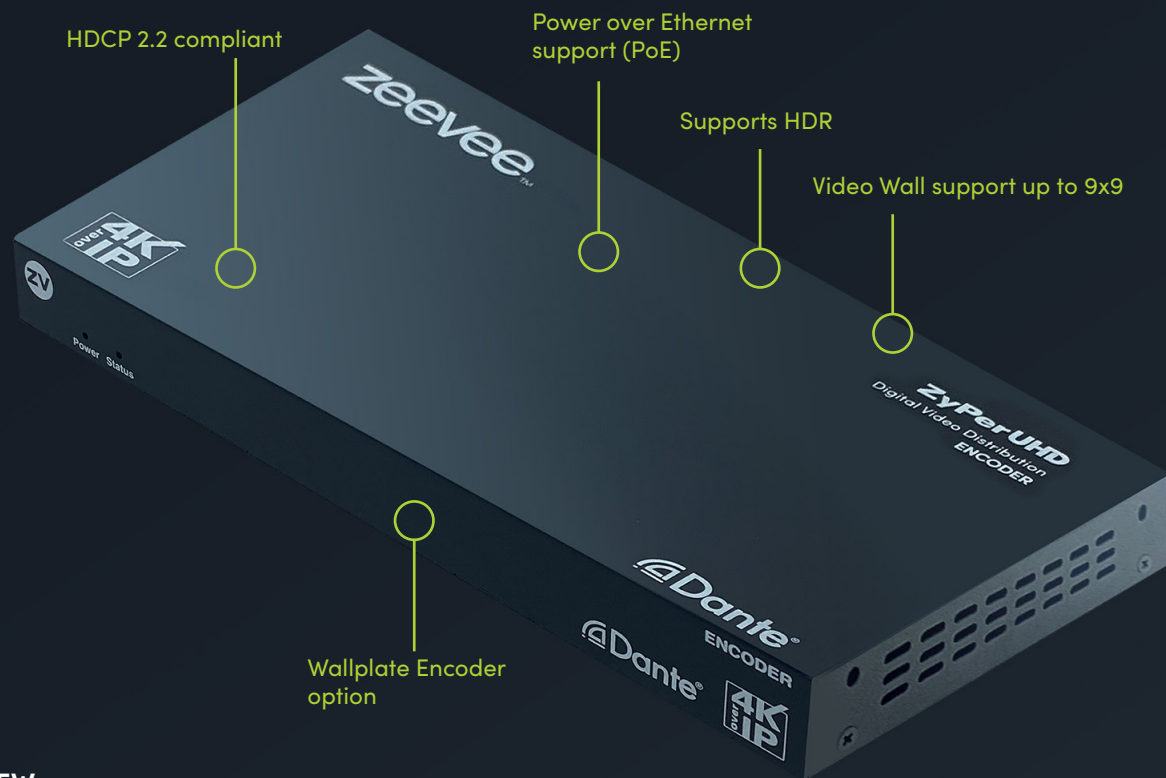

ZyPerUHD

Compressed 4K AV Over IP on 1Gb Networks

OVERVIEW

The ZyPerUHD platform allows for the easy distribution and switching of ultra high definition compressed video, audio, and other data signals using ZyPerUHD encoder and decoder modules and off-the-shelf 1Gb Ethernet switches.

SEND COMPRESSED VIDEO UP TO 4K, AUDIO, AND CONTROL OVER ETHERNET

ZyPerUHD delivers stunning pixel for pixel reproduction of compressed 720p and 1080p HD resolution content directly over a standard 1Gb ethernet network. ZyPerUHD eliminates the need to have a separate AV network or equipment for video and other AV content.

CHANGE SOURCES AND CONTENT INSTANTLY WITHOUT PROGRAMMING ZYPERUHD

IP based architecture enables you to quickly switch from one source to another with minimal loss of frames - even at 1080p resolutions.

CREATE AND MANAGE VIDEO WALLS UP TO 81 SCREENS

ZyPerUHD can be used on multiple screens to create a video wall up to 81 screens in a 9x9 configuration. The unit automatically scales and adjusts HD source content to create a compelling wall without any extra hardware or software. You can even mix scaled images with stand-alone screens.